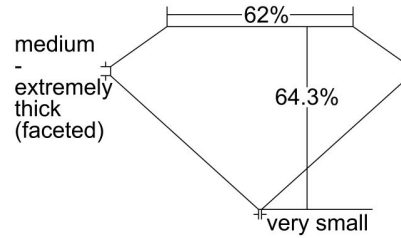

**GIA NATURAL DIAMOND GRADING REPORT**

November 19, 2021  
 GIA Report Number ..... 11072533  
 Shape and Cutting Style ..... Marquise Brilliant  
 Measurements ..... 13.70 x 6.97 x 4.49 mm

**GRADING RESULTS**

Carat Weight ..... 2.52 carat  
 Color Grade ..... E  
 Clarity Grade ..... VS1

**ADDITIONAL GRADING INFORMATION**

Polish ..... Good  
 Symmetry ..... Good  
 Fluorescence ..... Faint  
 Comments: Pinpoints are not shown.

**PROPORTIONS**

Profile not to actual proportions

**CLARITY CHARACTERISTICS**

**KEY TO SYMBOLS\***

- Crystal
- ~ Feather
- ∖ Needle
- ∧ Extra Facet

\* Red symbols denote internal characteristics (inclusions). Green or black symbols denote external characteristics (blemishes). Diagram is an approximate representation of the diamond, and symbols shown indicate type, position, and approximate size of clarity characteristics. All clarity characteristics may not be shown. Details of finish are not shown.