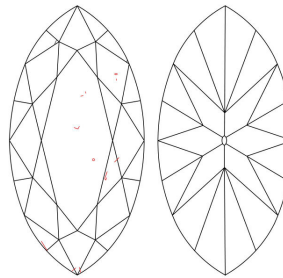

**GIA NATURAL DIAMOND GRADING REPORT**

November 19, 2021  
 GIA Report Number ..... 11072533  
 Shape and Cutting Style ..... Marquise Brilliant  
 Measurements ..... 13.70 x 6.97 x 4.49 mm

**GRADING RESULTS**

Carat Weight ..... 2.52 carat  
 Color Grade ..... E  
 Clarity Grade ..... VS1

**ADDITIONAL GRADING INFORMATION**

Polish ..... Good  
 Symmetry ..... Good  
 Fluorescence ..... Faint  
 Comments: Pinpoints are not shown.

**PROPORTIONS**

Profile not to actual proportions

**CLARITY CHARACTERISTICS**

**KEY TO SYMBOLS\***

- Crystal
- ~ Feather
- ∖ Needle
- ∧ Extra Facet

\* Red symbols denote internal characteristics (inclusions). Green or black symbols denote external characteristics (blemishes). Diagram is an approximate representation of the diamond, and symbols shown indicate type, position, and approximate size of clarity characteristics. All clarity characteristics may not be shown. Details of finish are not shown.