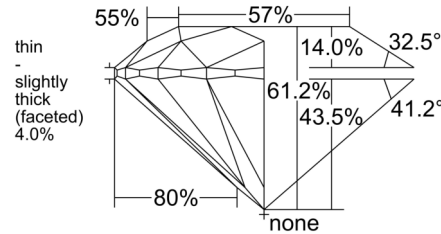

GIA NATURAL DIAMOND GRADING REPORT

March 09, 2026
 GIA Report Number 11197087
 Shape and Cutting Style Round Brilliant
 Measurements 7.61 - 7.70 x 4.68 mm

GRADING RESULTS

Carat Weight 1.66 carat
 Color Grade G
 Clarity Grade VS1
 Cut Grade Very Good

ADDITIONAL GRADING INFORMATION

Polish Very Good
 Symmetry Good
 Fluorescence None
 Comments: Pinpoints are not shown.

PROPORTIONS

Profile to actual proportions

CLARITY CHARACTERISTICS

KEY TO SYMBOLS*

-  Cloud
-  Feather
-  Needle

* Red symbols denote internal characteristics (inclusions). Green or black symbols denote external characteristics (blemishes). Diagram is an approximate representation of the diamond, and symbols shown indicate type, position, and approximate size of clarity characteristics. All clarity characteristics may not be shown. Details of finish are not shown.