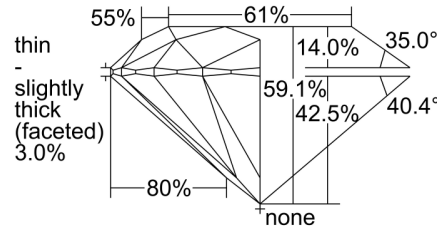

GIA NATURAL DIAMOND GRADING REPORT

November 08, 2023
 GIA Report Number 11355694
 Shape and Cutting Style Round Brilliant
 Measurements 6.50 - 6.58 x 3.87 mm

GRADING RESULTS

Carat Weight 1.01 carat
 Color Grade D
 Clarity Grade VS2
 Cut Grade Very Good

ADDITIONAL GRADING INFORMATION

Polish Very Good
 Symmetry Very Good
 Fluorescence None

Inscription(s): GIA 11355694

Comments: Feathers in the girdle are not shown.

Additional pinpoints are not shown.

PROPORTIONS

Profile to actual proportions

CLARITY CHARACTERISTICS

KEY TO SYMBOLS*

-  Feather
-  Needle
-  Pinpoint
-  Natural

* Red symbols denote internal characteristics (inclusions). Green or black symbols denote external characteristics (blemishes). Diagram is an approximate representation of the diamond, and symbols shown indicate type, position, and approximate size of clarity characteristics. All clarity characteristics may not be shown. Details of finish are not shown.