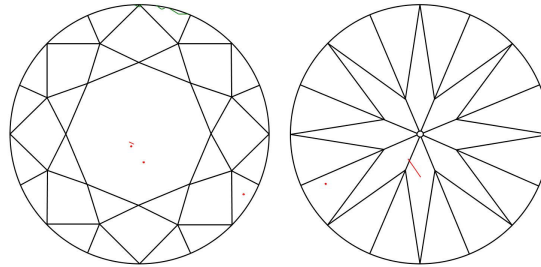

GIA NATURAL DIAMOND GRADING REPORT

November 08, 2023
 GIA Report Number 11355694
 Shape and Cutting Style Round Brilliant
 Measurements 6.50 - 6.58 x 3.87 mm

GRADING RESULTS

Carat Weight 1.01 carat
 Color Grade D
 Clarity Grade VS2
 Cut Grade Very Good

ADDITIONAL GRADING INFORMATION

Polish Very Good
 Symmetry Very Good
 Fluorescence None

Inscription(s): GIA 11355694

Comments: Feathers in the girdle are not shown.

Additional pinpoints are not shown.

PROPORTIONS

Profile to actual proportions

CLARITY CHARACTERISTICS

KEY TO SYMBOLS*

-  Feather
-  Needle
-  Pinpoint
-  Natural

* Red symbols denote internal characteristics (inclusions). Green or black symbols denote external characteristics (blemishes). Diagram is an approximate representation of the diamond, and symbols shown indicate type, position, and approximate size of clarity characteristics. All clarity characteristics may not be shown. Details of finish are not shown.