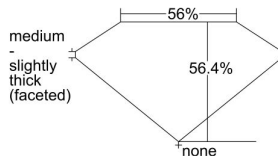

GIA®

FACSIMILE

GIA REPORT 1186837253

Verify this report at GIA.edu

GIA NATURAL DIAMOND DOSSIER®

October 30, 2017
GIA Report Number 1186837253
Shape and Cutting Style ..... Heart Brilliant
Measurements ..... 4.75 x 5.80 x 3.27 mm

GRADING RESULTS

Carat Weight ..... 0.52 carat
Color Grade ..... D
Clarity Grade SI1

ADDITIONAL GRADING INFORMATION

Polish ..... Excellent
Symmetry ..... Very Good
Fluorescence ..... Strong Blue
Clarity Characteristics ..... Crystal, Knot
Inscription(s): GIA 1186837253

PROPORTIONS

Profile not to actual proportions

GRADING SCALES

GIA COLOR SCALE		GIA CLARITY SCALE			
COLORLESS	D	VERY VERY SLIGHTLY INCLUDED	FLAWLESS		
	E		INTERNALLY FLAWLESS		
	F	VERY SLIGHTLY INCLUDED	VVS₁		
	G		VVS₂		
	H		VS₁		
	NEAR COLORLESS	I	SLIGHTLY INCLUDED	VS₂	
		J		SI₁	
		FAINT	K	INCLUDED	SI₂
			L		I₁
			M		I₂
VERTICALLY COLORLESS	N	INCLUDED	I₃		
	O				
	P				
	Q				
	R				
LIGHT	S				
	T				
	U				
	V				
	W				
	X				
	Y				
Z