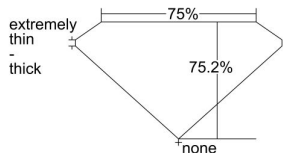

GIA®

FACSIMILE

GIA REPORT 1216895740

Verify this report at GIA.edu

GIA NATURAL DIAMOND DOSSIER®

July 22, 2021
GIA Report Number 1216895740
Shape and Cutting Style ..... **Square Modified Brilliant**
Measurements ..... **5.17 x 5.05 x 3.80 mm**

GRADING RESULTS

Carat Weight ..... **0.80 carat**
Color Grade ..... **F**
Clarity Grade **VS1**

ADDITIONAL GRADING INFORMATION

Polish ..... **Very Good**
Symmetry ..... **Very Good**
Fluorescence ..... **None**
Clarity Characteristics..... **Crystal, Pinpoint**
Inspection(s): GIA 1216895740

PROPORTIONS

Profile not to actual proportions

GRADING SCALES

GIA COLOR SCALE		GIA CLARITY SCALE			
COLORLESS	D	VERY VERY SLIGHTLY INCLUDED	FLAWLESS		
	E		INTERNALLY FLAWLESS		
	F	VERY SLIGHTLY INCLUDED	VVS₁		
	G		VVS₂		
	H		VS₁		
	NEAR COLORLESS	I	SLIGHTLY INCLUDED	VS₂	
		J		SI₁	
		FAINT	K	INCLUDED	SI₂
			L		I₁
			M		I₂
VERT LIGHT	N	INCLUDED	I₃		
	O				
	P				
	Q				
	R				
	S				
	T				
LIGHT	U				
	V				
	W				
	X				
Y					
Z