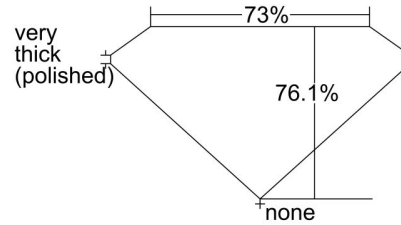

GIA NATURAL DIAMOND GRADING REPORT

May 25, 2023
 GIA Report Number 1226953354
 Shape and Cutting Style Square Modified Brilliant
 Measurements 9.16 x 8.90 x 6.77 mm

GRADING RESULTS

Carat Weight 5.01 carat
 Color Grade K
 Clarity Grade VS1

ADDITIONAL GRADING INFORMATION

Polish Excellent
 Symmetry Excellent
 Fluorescence None
 Inscription(s): GIA 1226953354

Comments: Additional clouds are not shown. Pinpoints are not shown.

PROPORTIONS

Profile not to actual proportions

CLARITY CHARACTERISTICS

KEY TO SYMBOLS*

- Crystal
- ⊗ Cloud
- ∖ Needle

* Red symbols denote internal characteristics (inclusions). Green or black symbols denote external characteristics (blemishes). Diagram is an approximate representation of the diamond, and symbols shown indicate type, position, and approximate size of clarity characteristics. All clarity characteristics may not be shown. Details of finish are not shown.