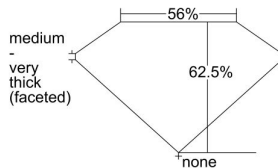

GIA®

FACSIMILE

GIA REPORT 1333445149

Verify this report at GIA.edu

GIA NATURAL DIAMOND DOSSIER®

August 09, 2019
GIA Report Number 1333445149
Shape and Cutting Style ..... Marquise Brilliant
Measurements ..... 9.31 x 4.61 x 2.88 mm

GRADING RESULTS

Carat Weight ..... 0.70 carat
Color Grade ..... F
Clarity Grade SI2

ADDITIONAL GRADING INFORMATION

Polish ..... Excellent
Symmetry ..... Very Good
Fluorescence ..... None
Clarity Characteristics..... Feather, Cloud, Crystal, Cavity
Inscription(s): GIA 1333445149

PROPORTIONS

Profile not to actual proportions

GRADING SCALES

GIA COLOR SCALE		GIA CLARITY SCALE		
NEAR COLORLESS	D	VERY VERY SLIGHTLY INCLUDED	FLAWLESS	
	E		INTERNALLY FLAWLESS	
	F	VERY SLIGHTLY INCLUDED	VVS₁	
	G		VVS₂	
	H		VS₁	
	FAINT	I	SLIGHTLY INCLUDED	SI₁
		J		SI₂
		K	INCLUDED	I₁
		L		I₂
		M		I₃
VERT LIGHT	N			
	O			
	P			
	Q			
	R			
	S			
	T			
LIGHT	U			
	V			
	W			
	X			
	Y			
	Z