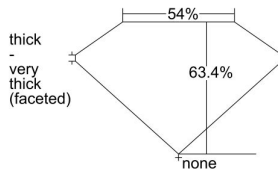

GIA®

FACSIMILE

GIA REPORT 1343785092

Verify this report at GIA.edu

GIA NATURAL DIAMOND DOSSIER®

February 07, 2020
GIA Report Number 1343785092
Shape and Cutting Style ..... Pear Brilliant
Measurements ..... 7.54 x 4.89 x 3.10 mm

GRADING RESULTS

Carat Weight ..... 0.70 carat
Color Grade ..... D
Clarity Grade SI1

ADDITIONAL GRADING INFORMATION

Polish ..... Excellent
Symmetry ..... Very Good
Fluorescence ..... None
Clarity Characteristics ..... Crystal
Inscription(s): GIA 1343785092

PROPORTIONS

Profile not to actual proportions

GRADING SCALES

GIA COLOR SCALE		GIA CLARITY SCALE			
COLORLESS	D	VERY VERY SLIGHTLY INCLUDED	FLAWLESS		
	E		INTERNALLY FLAWLESS		
	F	VERY SLIGHTLY INCLUDED	VVS₁		
	G		VVS₂		
	H		VS₁		
	NEAR COLORLESS	I	SLIGHTLY INCLUDED	VS₂	
		J		SI₁	
		FAINT	K	INCLUDED	SI₂
			L		I₁
			M		I₂
VERT LIGHT	N	INCLUDED	I₃		
	O				
	P				
	Q				
	R				
LIGHT	S				
	T				
	U				
	V				
	W				
X					
Y					
Z