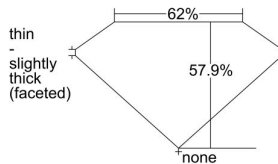

GIA®

FACSIMILE

GIA REPORT 1347362206

Verify this report at GIA.edu

GIA NATURAL DIAMOND DOSSIER®

December 19, 2019
GIA Report Number **1347362206**
Shape and Cutting Style ..... **Oval Brilliant**
Measurements ..... **8.02 x 5.17 x 2.99 mm**

GRADING RESULTS

Carat Weight ..... **0.77 carat**
Color Grade ..... **D**
Clarity Grade **VVS2**

ADDITIONAL GRADING INFORMATION

Polish ..... **Excellent**
Symmetry ..... **Very Good**
Fluorescence ..... **None**
Clarity Characteristics..... **Pinpoint, Feather, Cloud**
Inscription(s): **GIA 1347362206**

PROPORTIONS

Profile not to actual proportions

GRADING SCALES

GIA COLOR SCALE		GIA CLARITY SCALE			
COLORLESS	D	VERY VERY SLIGHTLY INCLUDED	FLAWLESS		
	E		INTERNALLY FLAWLESS		
	F	VERY SLIGHTLY INCLUDED	VVS₁		
	G		VVS₂		
	H		VS₁		
	NEAR COLORLESS	I	SLIGHTLY INCLUDED	VS₂	
		J		SI₁	
		FAINT	K	INCLUDED	SI₂
			L		I₁
			M		I₂
VERTICALLY LIGHT	N	INCLUDED	I₃		
	O				
	P				
	Q				
	R				
LIGHT	S				
	T				
	U				
	V				
	W				
	X				
	Y				
	Z