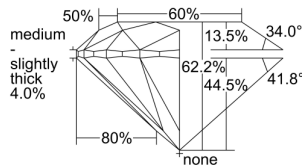

GIA®

FACSIMILE

GIA REPORT 1353062931

Verify this report at GIA.edu

GIA NATURAL DIAMOND DOSSIER®

February 29, 2020
GIA Report Number 1353062931
Shape and Cutting Style ..... Round Brilliant
Measurements ..... 4.33 - 4.34 x 2.70 mm

GRADING RESULTS

Carat Weight ..... 0.31 carat
Color Grade ..... J
Clarity Grade S11
Cut Grade ..... Excellent

ADDITIONAL GRADING INFORMATION

Polish ..... Excellent
Symmetry ..... Excellent
Fluorescence ..... Medium Blue
Clarity Characteristics..... Crystal, Feather, Cloud
Inscription(s): GIA 1353062931

PROPORTIONS

Profile to actual proportions