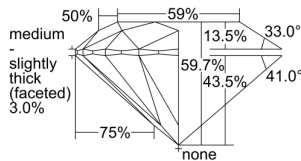

GIA®

FACSIMILE

GIA REPORT 1365168806

Verify this report at GIA.edu

GIA NATURAL DIAMOND DOSSIER®

October 01, 2020
GIA Report Number 1365168806
Shape and Cutting Style ..... Round Brilliant
Measurements ..... 4.01 - 4.04 x 2.40 mm

GRADING RESULTS

Carat Weight ..... 0.23 carat
Color Grade ..... E
Clarity Grade VS1
Cut Grade ..... Excellent

ADDITIONAL GRADING INFORMATION

Polish ..... Excellent
Symmetry ..... Excellent
Fluorescence ..... None
Clarity Characteristics..... Crystal, Feather, Pinpoint
Inscription(s): GIA 1365168806

PROPORTIONS

Profile to actual proportions

GRADING SCALES

GIA COLOR SCALE	GIA CLARITY SCALE	GIA CUT SCALE
Colorless	Flawless	Excellent
None	Internally Flawless	
Very Near Colorless	VVS₁	Very Good
Near Colorless	VVS₂	
Faint	VS₁	Good
Very Light	VS₂	
Light	S₁	Fair
	S₂	
	I₁	Poor
	I₂	
	I₃