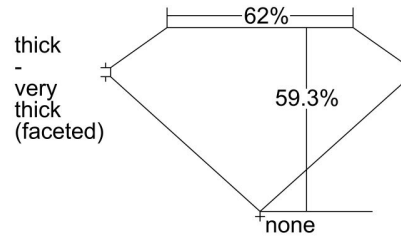

**GIA NATURAL DIAMOND GRADING REPORT**

October 21, 2020  
 GIA Report Number ..... 1367280353  
 Shape and Cutting Style ..... Pear Brilliant  
 Measurements ..... 17.86 x 11.80 x 7.00 mm

**GRADING RESULTS**

Carat Weight ..... 9.00 carat  
 Color Grade ..... I  
 Clarity Grade ..... SI1

**ADDITIONAL GRADING INFORMATION**

Polish ..... Excellent  
 Symmetry ..... Very Good  
 Fluorescence ..... Strong Blue  
 Inscription(s): GIA 1367280353  
**Comments:** Pinpoints are not shown.

**PROPORTIONS**

Profile not to actual proportions

**CLARITY CHARACTERISTICS**

**KEY TO SYMBOLS\***

- Crystal

**GRADING SCALES**

GIA COLOR SCALE		GIA CLARITY SCALE	
COLOURLESS	D	VERY VERY SLIGHTLY INCLUDED	FLAWLESS
	E		INTERNALLY FLAWLESS
	F		VVS <sub>1</sub>
NEAR COLOURLESS	G	VERY SLIGHTLY INCLUDED	VVS <sub>2</sub>
	H		VS <sub>1</sub>
	I		VS <sub>2</sub>
FANT	J	SLIGHTLY INCLUDED	SI <sub>1</sub>
	K		SI <sub>2</sub>
	L		I <sub>1</sub>
VERY LIGHT	M	INCLUDED	I <sub>2</sub>
	N		I <sub>3</sub>
	O		
LIGHT	P		
	Q		
	R		
	S		
	T		
	U		
	V		
W			
X			
Y			
Z			