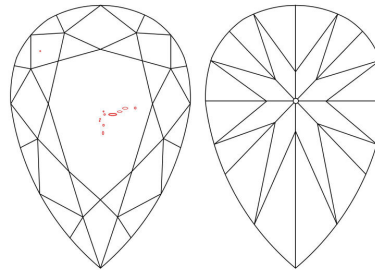

**GIA NATURAL DIAMOND GRADING REPORT**

October 21, 2020  
 GIA Report Number ..... 1367280353  
 Shape and Cutting Style ..... Pear Brilliant  
 Measurements ..... 17.86 x 11.80 x 7.00 mm

**GRADING RESULTS**

Carat Weight ..... 9.00 carat  
 Color Grade ..... I  
 Clarity Grade ..... SI1

**ADDITIONAL GRADING INFORMATION**

Polish ..... Excellent  
 Symmetry ..... Very Good  
 Fluorescence ..... Strong Blue  
 Inscription(s): GIA 1367280353  
**Comments:** Pinpoints are not shown.

**PROPORTIONS**

Profile not to actual proportions

**CLARITY CHARACTERISTICS**

**KEY TO SYMBOLS\***

- Crystal

**GRADING SCALES**

GIA COLOR SCALE		GIA CLARITY SCALE	
COLOURLESS	D	VERY VERY SLIGHTLY INCLUDED	FLAWLESS
	E		INTERNALLY FLAWLESS
	F		VVS <sub>1</sub>
NEAR COLOURLESS	G	VERY SLIGHTLY INCLUDED	VVS <sub>2</sub>
	H		VS <sub>1</sub>
	I		VS <sub>2</sub>
FANT	J	SLIGHTLY INCLUDED	SI <sub>1</sub>
	K		SI <sub>2</sub>
	L		I <sub>1</sub>
VERY LIGHT	M	INCLUDED	I <sub>2</sub>
	N		I <sub>3</sub>
	O		
LIGHT	P		
	Q		
	R		
	S		
	T		
	U		
	V		
W			
X			
Y			
Z			

THE SECURITY FEATURES IN THIS DOCUMENT, INCLUDING THE HOLOGRAM, SECURITY SCREEN AND MICROPRINT LINES, IN ADDITION TO THOSE NOT LISTED, EXCEED DOCUMENT SECURITY INDUSTRY GUIDELINES.

\* Red symbols denote internal characteristics (inclusions). Green or black symbols denote external characteristics (blemishes). Diagram is an approximate representation of the diamond, and symbols shown indicate type, position, and approximate size of clarity characteristics. All clarity characteristics may not be shown. Details of finish are not shown.