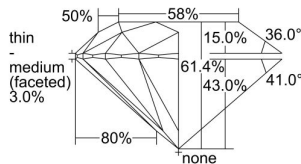

GIA®

FACSIMILE

GIA REPORT 1368620839

Verify this report at GIA.edu

GIA NATURAL DIAMOND DOSSIER®

November 09, 2020
GIA Report Number 1368620839
Shape and Cutting Style ..... Round Brilliant
Measurements ..... 5.74 - 5.76 x 3.53 mm

GRADING RESULTS

Carat Weight ..... 0.71 carat
Color Grade ..... D
Clarity Grade S11
Cut Grade ..... Excellent

ADDITIONAL GRADING INFORMATION

Polish ..... Excellent
Symmetry ..... Excellent
Fluorescence ..... None
Clarity Characteristics ..... Crystal
Inscription(s): GIA 1368620839

PROPORTIONS

Profile to actual proportions

GRADING SCALES

GIA COLOR SCALE	GIA CLARITY SCALE	GIA CUT SCALE	
D	FLAWLESS	EXCELLENT	
E	INTERNALLY FLAWLESS		
F		VVS₁	VERY GOOD
G	VVS₂		
H	VS₁	GOOD	
I	VS₂		
J	S1₁	FAIR	
K	S1₂		
L	I₁	POOR	
M	I₂		
N	I₃		
O			
P			
Q			
R			
S			
T			
U			
V			
W			
X			
Y			
Z