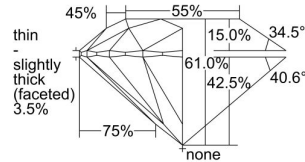

GIA®

FACSIMILE

GIA REPORT 1369267893

Verify this report at GIA.edu

GIA NATURAL DIAMOND DOSSIER®

October 12, 2020
GIA Report Number 1369267893
Shape and Cutting Style ..... Round Brilliant
Measurements ..... 3.66 - 3.67 x 2.24 mm

GRADING RESULTS

Carat Weight ..... 0.18 carat
Color Grade ..... F
Clarity Grade SI2
Cut Grade ..... Excellent

ADDITIONAL GRADING INFORMATION

Polish ..... Excellent
Symmetry ..... Excellent
Fluorescence ..... Medium Blue
Clarity Characteristics ..... Crystal, Feather
Inscription(s): GIA 1369267893

PROPORTIONS

Profile to actual proportions