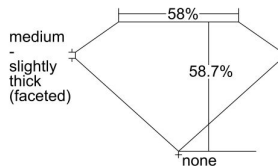

GIA®

FACSIMILE

GIA REPORT 1375328547

Verify this report at GIA.edu

GIA NATURAL DIAMOND DOSSIER®

January 20, 2021
GIA Report Number 1375328547
Shape and Cutting Style ..... Pear Brilliant
Measurements ..... 7.00 x 4.65 x 2.73 mm

GRADING RESULTS

Carat Weight ..... 0.51 carat
Color Grade ..... M
Clarity Grade SI1

ADDITIONAL GRADING INFORMATION

Polish ..... Excellent
Symmetry ..... Very Good
Fluorescence ..... Faint
Clarity Characteristics ..... Crystal
Inscription(s): GIA 1375328547

PROPORTIONS

Profile not to actual proportions

GRADING SCALES

GIA COLOR SCALE		GIA CLARITY SCALE			
COLORLESS	D	VERY VERY SLIGHTLY INCLUDED	FLAWLESS		
	E		INTERNALLY FLAWLESS		
	F	VERY SLIGHTLY INCLUDED	VVS₁		
	G		VVS₂		
	H		VS₁		
	NEAR COLORLESS	I	SLIGHTLY INCLUDED	VS₂	
		J		SI₁	
		FAINT	K	INCLUDED	SI₂
			L		I₁
			M		I₂
VERT LIGHT	N	LIGHT	I₃		
	O				
	P				
	Q				
	R