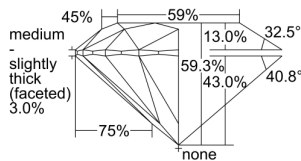

GIA®

FACSIMILE

GIA REPORT 1378627355

Verify this report at GIA.edu

GIA NATURAL DIAMOND DOSSIER®

March 05, 2021
GIA Report Number 1378627355
Shape and Cutting Style ..... Round Brilliant
Measurements ..... 5.68 - 5.71 x 3.38 mm

GRADING RESULTS

Carat Weight ..... 0.66 carat
Color Grade ..... F
Clarity Grade I1
Cut Grade ..... Excellent

ADDITIONAL GRADING INFORMATION

Polish ..... Excellent
Symmetry ..... Excellent
Fluorescence ..... Faint
Clarity Characteristics ..... Cloud
Inscription(s): GIA 1378627355

PROPORTIONS

Profile to actual proportions

GRADING SCALES

GIA COLOR SCALE	GIA CLARITY SCALE	GIA CUT SCALE	
D	FLAWLESS	EXCELLENT	
E	INTERNALLY FLAWLESS		
F		VVS₁	VERY GOOD
G	VVS₂		
H	VS₁	GOOD	
I	VS₂		
J	SI₁	FAIR	
K	SI₂		
L	I₁	POOR	
M	I₂		
N	I₃		
O			
P			
Q			
R			
S			
T			
U			
V			
W			
X			
Y			
Z