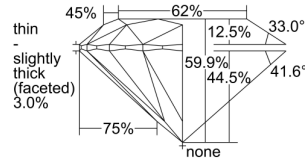

GIA®

FACSIMILE

GIA REPORT 1387547966

Verify this report at GIA.edu

GIA NATURAL DIAMOND DOSSIER®

May 03, 2021
GIA Report Number 1387547966
Shape and Cutting Style ..... Round Brilliant
Measurements ..... 3.98 - 4.01 x 2.39 mm

GRADING RESULTS

Carat Weight ..... 0.23 carat
Color Grade ..... F
Clarity Grade VS1
Cut Grade ..... Excellent

ADDITIONAL GRADING INFORMATION

Polish ..... Excellent
Symmetry ..... Excellent
Fluorescence ..... None
Clarity Characteristics ..... Cloud
Inscription(s): GIA 1387547966

PROPORTIONS

Profile to actual proportions

GRADING SCALES

GIA COLOR SCALE	GIA CLARITY SCALE	GIA CUT SCALE	
D	FLAWLESS	EXCELLENT	
E	INTERNALLY FLAWLESS		
F		VVS₁	VERY GOOD
G	VVS₂		
H	VS₁	GOOD	
I	VS₂		
J	SI₁	FAIR	
K	SI₂		
L	I₁	POOR	
M	I₂		
N	I₃		
O			
P			
Q			
R			
S			
T			
U			
V			
W			
X			
Y			
Z