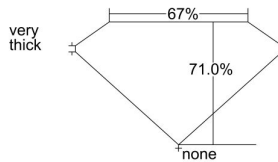

GIA®

FACSIMILE

GIA REPORT 1397691030

Verify this report at GIA.edu

GIA NATURAL DIAMOND DOSSIER®

September 03, 2021
GIA Report Number 1397691030
Shape and Cutting Style ..... Square Emerald Cut
Measurements ..... 4.84 x 4.75 x 3.37 mm

GRADING RESULTS

Carat Weight ..... 0.72 carat
Color Grade ..... D
Clarity Grade VS1

ADDITIONAL GRADING INFORMATION

Polish ..... Excellent
Symmetry ..... Excellent
Fluorescence ..... None
Clarity Characteristics ..... Crystal
Inscription(s): GIA 1397691030

PROPORTIONS

Profile not to actual proportions

GRADING SCALES

GIA COLOR SCALE		GIA CLARITY SCALE			
COLORLESS	D	VERY VERY SLIGHTLY INCLUDED	FLAWLESS		
	E		INTERNALLY FLAWLESS		
	F	VERY SLIGHTLY INCLUDED	VS₁		
	G		VS₂		
	H		VS₁		
	NEAR COLORLESS	I	SLIGHTLY INCLUDED	VS₂	
		J		SI₁	
		FAINT	K	INCLUDED	SI₂
			L		I₁
			M		I₂
VERT LIGHT	N	LIGHT	I₃		
	O				
	P				
	Q				
	R