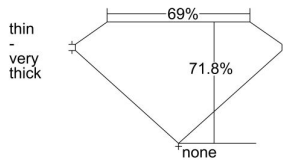

GIA®

FACSIMILE

GIA REPORT 1403715741

Verify this report at GIA.edu

GIA NATURAL DIAMOND DOSSIER®

October 09, 2021
GIA Report Number 1403715741
Shape and Cutting Style ..... Square Modified Brilliant
Measurements ..... 3.77 x 3.70 x 2.66 mm

GRADING RESULTS

Carat Weight ..... 0.30 carat
Color Grade ..... H
Clarity Grade VS1

ADDITIONAL GRADING INFORMATION

Polish ..... Excellent
Symmetry ..... Very Good
Fluorescence ..... None
Clarity Characteristics ..... Feather
Inscription(s): GIA 1403715741

PROPORTIONS

Profile not to actual proportions

GRADING SCALES

GIA COLOR SCALE		GIA CLARITY SCALE	
COLORLESS	D	VERY VERY SLIGHTLY INCLUDED	FLAWLESS
	E		INTERNALLY FLAWLESS
	F		VVS₁
	G		VVS₂
	H		VS₁
	I		VS₂
	J		SI₁
	K		SI₂
	L		I₁
	M		I₂
NEAR COLORLESS	N	SLIGHTLY INCLUDED	I₃
	O		
	P		
	Q		
FAINT	R		
	S		
	T		
	U		
VERY LIGHT	V		
	W		
	X		
	Y		
LIGHT	Z