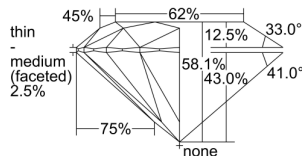

GIA®

FACSIMILE

GIA REPORT 1408744391

Verify this report at GIA.edu

GIA NATURAL DIAMOND DOSSIER®

October 09, 2021
GIA Report Number **1408744391**
Shape and Cutting Style ..... **Round Brilliant**
Measurements ..... **3.71 - 3.73 x 2.16 mm**

GRADING RESULTS

Carat Weight ..... **0.18 carat**
Color Grade ..... **E**
Clarity Grade **VS1**
Cut Grade ..... **Excellent**

ADDITIONAL GRADING INFORMATION

Polish ..... **Excellent**
Symmetry ..... **Excellent**
Fluorescence ..... **None**
Clarity Characteristics..... **Feather, Pinpoint**
Inscription(s): **GIA 1408744391**

PROPORTIONS

Profile to actual proportions