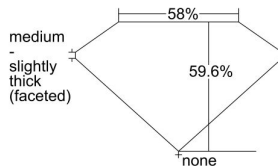

GIA®

FACSIMILE

GIA REPORT 1409273146

Verify this report at GIA.edu

GIA NATURAL DIAMOND DOSSIER®

September 09, 2021
GIA Report Number 1409273146
Shape and Cutting Style ..... Marquise Brilliant
Measurements ..... 8.32 x 3.80 x 2.27 mm

GRADING RESULTS

Carat Weight ..... 0.41 carat
Color Grade I
Clarity Grade VS2

ADDITIONAL GRADING INFORMATION

Polish ..... Excellent
Symmetry ..... Very Good
Fluorescence ..... Faint
Clarity Characteristics ..... Crystal
Inscription(s): GIA 1409273146

PROPORTIONS

Profile not to actual proportions

GRADING SCALES

GIA COLOR SCALE		GIA CLARITY SCALE			
COLORLESS	D	VERY VERY SLIGHTLY INCLUDED	FLAWLESS		
	E		INTERNALLY FLAWLESS		
	F		VVS₁		
	G		VVS₂		
	NEAR COLORLESS	H	VERY SLIGHTLY INCLUDED	VS₁	
		I		VS₂	
		FAINT	J	SLIGHTLY INCLUDED	S₁
			K		S₂
	L		I₁		
	M		INCLUDED	I₂	
N	I₃				
O					
LIGHT	P				
	Q				
	R				
	S				
	T				
	U				
	V				
W					
X					
Y					
Z