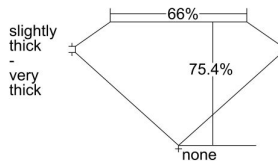

GIA®

FACSIMILE

GIA REPORT 1413093975

Verify this report at GIA.edu

GIA NATURAL DIAMOND DOSSIER®

October 30, 2021
GIA Report Number 1413093975
Shape and Cutting Style ..... Square Modified Brilliant
Measurements ..... 3.64 x 3.63 x 2.74 mm

GRADING RESULTS

Carat Weight ..... 0.30 carat
Color Grade ..... E
Clarity Grade VS1

ADDITIONAL GRADING INFORMATION

Polish ..... Excellent
Symmetry ..... Very Good
Fluorescence ..... Faint
Clarity Characteristics..... Crystal, Pinpoint, Needle
Inscription(s): GIA 1413093975

PROPORTIONS

Profile not to actual proportions

GRADING SCALES

GIA COLOR SCALE		GIA CLARITY SCALE	
COLORLESS	D	VERY VERY SLIGHTLY INCLUDED	FLAWLESS
	E		INTERNALLY FLAWLESS
	F		VVS₁
	G		VVS₂
	H		VS₁
	I		VS₂
	J		SI₁
	K		SI₂
	L		I₁
	M		I₂
NEAR COLORLESS	N	SLIGHTLY INCLUDED	I₃
	O		
	P		
	Q		
FAINT	R	INCLUDED	
	S		
	T		
	U		
VERT LIGHT	V	INCLUDED	
	W		
	X		
	Y		
LIGHT	Z