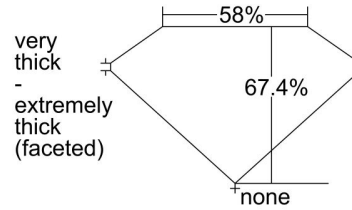

GIA NATURAL DIAMOND GRADING REPORT

December 10, 2021
 GIA Report Number 1413531092
 Shape and Cutting Style Oval Brilliant
 Measurements 7.82 x 5.74 x 3.87 mm

GRADING RESULTS

Carat Weight 1.20 carat
 Color Grade L
 Clarity Grade VS2

ADDITIONAL GRADING INFORMATION

Polish Excellent
 Symmetry Very Good
 Fluorescence None
 Inscription(s): GIA 1413531092

Comments: Additional clouds are not shown. Pinpoints are not shown.

PROPORTIONS

Profile not to actual proportions

CLARITY CHARACTERISTICS

KEY TO SYMBOLS*

- Cloud
- Needle

* Red symbols denote internal characteristics (inclusions). Green or black symbols denote external characteristics (blemishes). Diagram is an approximate representation of the diamond, and symbols shown indicate type, position, and approximate size of clarity characteristics. All clarity characteristics may not be shown. Details of finish are not shown.