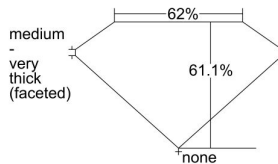

GIA®

FACSIMILE

GIA REPORT 1415513029

Verify this report at GIA.edu

GIA NATURAL DIAMOND DOSSIER®

December 04, 2021
GIA Report Number 1415513029
Shape and Cutting Style ..... Heart Brilliant
Measurements ..... 5.18 x 6.12 x 3.74 mm

GRADING RESULTS

Carat Weight ..... 0.70 carat
Color Grade I
Clarity Grade SI1

ADDITIONAL GRADING INFORMATION

Polish ..... Excellent
Symmetry ..... Excellent
Fluorescence ..... Faint
Clarity Characteristics ..... Cloud
Inscription(s): GIA 1415513029

PROPORTIONS

Profile not to actual proportions

GRADING SCALES

GIA COLOR SCALE		GIA CLARITY SCALE			
COLORLESS	D	VERY VERY SLIGHTLY INCLUDED	FLAWLESS		
	E		INTERNALLY FLAWLESS		
	F	VERY SLIGHTLY INCLUDED	VVS₁		
	G		VVS₂		
	H		VS₁		
	NEAR COLORLESS	I	SLIGHTLY INCLUDED	VS₂	
		J		SI₁	
		FAINT	K	INCLUDED	SI₂
			L		I₁
			M		I₂
VERT LIGHT	N		INCLUDED	I₃	
	O				
	P				
	Q				
	R				
	S				
LIGHT	T				
	U				
	V				
	W				
	X				
Y					
Z