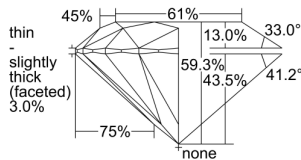

GIA®

FACSIMILE

GIA REPORT

1418322756

Verify this report at GIA.edu

GIA NATURAL DIAMOND DOSSIER®

November 17, 2021
GIA Report Number 1418322756
Shape and Cutting Style ..... Round Brilliant
Measurements ..... 3.99 - 4.01 x 2.37 mm

GRADING RESULTS

Carat Weight ..... 0.23 carat
Color Grade ..... F
Clarity Grade S11
Cut Grade ..... Excellent

ADDITIONAL GRADING INFORMATION

Polish ..... Excellent
Symmetry ..... Excellent
Fluorescence ..... None
Clarity Characteristics ..... Feather, Crystal, Cloud
Inscription(s): GIA 1418322756

PROPORTIONS

Profile to actual proportions

GRADING SCALES

GIA COLOR SCALE	GIA CLARITY SCALE	GIA CUT SCALE	
D	FLAWLESS	EXCELLENT	
E	INTERNALLY FLAWLESS		
F		VVS₁	VERY GOOD
G	VVS₂		
H	VS₁	GOOD	
I	VS₂		
J	S1₁	FAIR	
K	S1₂		
L	I₁	POOR	
M	I₂		
N	I₃		
O			
P			
Q			
R			
S			
T			
U			
V			
W			
X			
Y			
Z