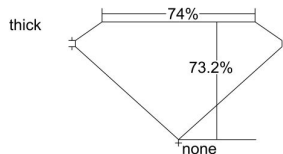

GIA®

FACSIMILE

GIA REPORT 1418609418

Verify this report at GIA.edu

GIA NATURAL DIAMOND DOSSIER®

December 11, 2021
GIA Report Number 1418609418
Shape and Cutting Style ..... Square Modified Brilliant
Measurements ..... 5.16 x 4.99 x 3.65 mm

GRADING RESULTS

Carat Weight ..... 0.80 carat
Color Grade ..... E
Clarity Grade VS1

ADDITIONAL GRADING INFORMATION

Polish ..... Excellent
Symmetry ..... Very Good
Fluorescence ..... None
Clarity Characteristics ..... Cloud, Crystal, Pinpoint
Inscription(s): GIA 1418609418

PROPORTIONS

Profile not to actual proportions

GRADING SCALES

GIA COLOR SCALE		GIA CLARITY SCALE			
COLORLESS	D	VERY VERY SLIGHTLY INCLUDED	FLAWLESS		
	E		INTERNALLY FLAWLESS		
	F	VERY SLIGHTLY INCLUDED	VVS₁		
	G		VVS₂		
	H		VS₁		
	NEAR COLORLESS	I	SLIGHTLY INCLUDED	VS₂	
		J		SI₁	
		FAINT	K	INCLUDED	SI₂
			L		I₁
			M		I₂
VERT LIGHT	N	LIGHT	I₃		
	O				
	P				
	Q				
	R