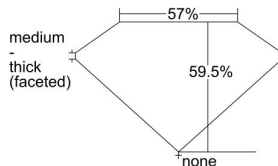

GIA®

FACSIMILE

GIA REPORT 1419039221

Verify this report at GIA.edu

GIA NATURAL DIAMOND DOSSIER®

November 30, 2021
GIA Report Number 1419039221
Shape and Cutting Style ..... Heart Brilliant
Measurements ..... 5.44 x 6.38 x 3.80 mm

GRADING RESULTS

Carat Weight ..... 0.77 carat
Color Grade ..... H
Clarity Grade VVS2

ADDITIONAL GRADING INFORMATION

Polish ..... Excellent
Symmetry ..... Very Good
Fluorescence ..... None
Clarity Characteristics ..... Cloud
Inscription(s): GIA 1419039221

PROPORTIONS

Profile not to actual proportions

GRADING SCALES

GIA COLOR SCALE		GIA CLARITY SCALE			
COLORLESS	D	VERY VERY SLIGHTLY INCLUDED	FLAWLESS		
	E		INTERNALLY FLAWLESS		
	F	VERY SLIGHTLY INCLUDED	VVS₁		
	G		VVS₂		
	H		VS₁		
	NEAR COLORLESS	I	SLIGHTLY INCLUDED	VS₂	
		J		SI₁	
		FAINT	K	INCLUDED	SI₂
			L		I₁
			M		I₂
VERT LIGHT	N	LIGHT	I₃		
	O				
	P				
	Q				
	R				
	S				
	T