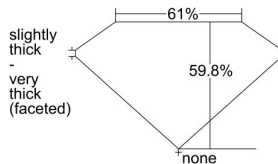

GIA®

FACSIMILE

GIA REPORT 1423936367

Verify this report at GIA.edu

GIA NATURAL DIAMOND DOSSIER®

April 05, 2022
GIA Report Number 1423936367
Shape and Cutting Style ..... Heart Brilliant
Measurements ..... 5.23 x 6.23 x 3.72 mm

GRADING RESULTS

Carat Weight ..... 0.71 carat
Color Grade ..... G
Clarity Grade VS2

ADDITIONAL GRADING INFORMATION

Polish ..... Excellent
Symmetry ..... Excellent
Fluorescence ..... None
Clarity Characteristics..... Crystal, Cloud, Feather
Inscription(s): GIA 1423936367

PROPORTIONS

Profile not to actual proportions

GRADING SCALES

GIA COLOR SCALE		GIA CLARITY SCALE			
COLORLESS	D	VERY VERY SLIGHTLY INCLUDED	FLAWLESS		
	E		INTERNALLY FLAWLESS		
	F	VERY SLIGHTLY INCLUDED	VVS₁		
	G		VVS₂		
	H		VS₁		
	NEAR COLORLESS	I	SLIGHTLY INCLUDED	VS₂	
		J		SI₁	
		FAINT	K	INCLUDED	SI₂
			L		I₁
			M		I₂
VERT LIGHT	N	LIGHT	I₃		
	O				
	P				
	Q				
	R