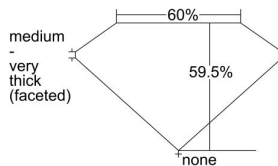

GIA®

FACSIMILE

GIA REPORT 1427603544

Verify this report at GIA.edu

GIA NATURAL DIAMOND DOSSIER®

March 08, 2022
GIA Report Number 1427603544
Shape and Cutting Style ..... Heart Brilliant
Measurements ..... 5.38 x 6.08 x 3.62 mm

GRADING RESULTS

Carat Weight ..... 0.71 carat
Color Grade ..... E
Clarity Grade VS2

ADDITIONAL GRADING INFORMATION

Polish ..... Excellent
Symmetry ..... Very Good
Fluorescence ..... None
Clarity Characteristics ..... Crystal, Cloud
Inscription(s): GIA 1427603544

PROPORTIONS

Profile not to actual proportions

GRADING SCALES

GIA COLOR SCALE		GIA CLARITY SCALE	
COLORLESS	D	VERY VERY SLIGHTLY INCLUDED	FLAWLESS
	E		INTERNALLY FLAWLESS
	F		VVS₁
	G		VVS₂
	H		VS₁
	I		VS₂
	J		SI₁
	K		SI₂
	L		I₁
	M		I₂
NEAR COLORLESS	N	SLIGHTLY INCLUDED	I₃
	O		
	P		
	Q		
FAINT	R		
	S		
	T		
	U		
VERY LIGHT	V		
	W		
	X		
	Y		
LIGHT	Z