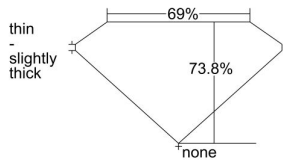

GIA®

FACSIMILE

GIA REPORT 1433298357

Verify this report at GIA.edu

GIA NATURAL DIAMOND DOSSIER®

May 04, 2022
GIA Report Number 1433298357
Shape and Cutting Style ..... Square Modified Brilliant
Measurements ..... 4.00 x 3.97 x 2.93 mm

GRADING RESULTS

Carat Weight ..... 0.40 carat
Color Grade ..... G
Clarity Grade VS1

ADDITIONAL GRADING INFORMATION

Polish ..... Very Good
Symmetry ..... Very Good
Fluorescence ..... None
Clarity Characteristics ..... Cloud, Needle
Inscription(s): GIA 1433298357

PROPORTIONS

Profile not to actual proportions

GRADING SCALES

GIA COLOR SCALE		GIA CLARITY SCALE			
COLORLESS	D	VERY VERY SLIGHTLY INCLUDED	FLAWLESS		
	E		INTERNALLY FLAWLESS		
	F	VERY SLIGHTLY INCLUDED	VVS₁		
	G		VVS₂		
	H		VS₁		
	NEAR COLORLESS	I	SLIGHTLY INCLUDED	VS₂	
		J		SI₁	
		FAINT	K	INCLUDED	SI₂
			L		I₁
			M		I₂
VERT LIGHT	N	LIGHT	I₃		
	O				
	P				
	Q				
	R				
	S				
	T				
LIGHT	U				
	V				
	W				
	X				
Y					
Z