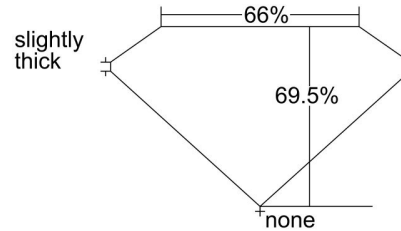

**GIA NATURAL DIAMOND GRADING REPORT**

May 13, 2022  
 GIA Report Number ..... 1437306758  
 Shape and Cutting Style ..... Square Emerald Cut  
 Measurements ..... 6.25 x 6.11 x 4.25 mm

**GRADING RESULTS**

Carat Weight ..... 1.51 carat  
 Color Grade ..... K  
 Clarity Grade ..... VS1

**ADDITIONAL GRADING INFORMATION**

Polish ..... Excellent  
 Symmetry ..... Excellent  
 Fluorescence ..... None  
 Inscription(s): GIA 1437306758

**PROPORTIONS**

Profile not to actual proportions

**CLARITY CHARACTERISTICS**

**KEY TO SYMBOLS\***

- Crystal
- ∖ Needle

**GRADING SCALES**

GIA COLOR SCALE		GIA CLARITY SCALE		
COLOURLESS	D	VERY VERY SLIGHTLY INCLUDED	FLAWLESS	
	E		FLAWLESS	
	F		FLAWLESS	
NEAR COLOURLESS	G		VERY SLIGHTLY INCLUDED	INTERNALLY FLAWLESS
	H			VVS <sub>1</sub>
	I			VVS <sub>2</sub>
	J			VVS <sub>2</sub>
FAINT	K		VERY SLIGHTLY INCLUDED	VS <sub>1</sub>
	L			VS <sub>1</sub>
	M			VS <sub>2</sub>
VERY LIGHT	N	SLIGHTLY INCLUDED	VS <sub>2</sub>	
	O		SI <sub>1</sub>	
	P		SI <sub>1</sub>	
	Q		SI <sub>2</sub>	
	R		SI <sub>2</sub>	
	S		SI <sub>2</sub>	
LIGHT	T	INCLUDED	I <sub>1</sub>	
	U		I <sub>1</sub>	
	V		I <sub>2</sub>	
	W		I <sub>2</sub>	
	X		I <sub>3</sub>	
	Y	I <sub>3</sub>		
	Z	I <sub>3</sub>		

\* Red symbols denote internal characteristics (inclusions). Green or black symbols denote external characteristics (blemishes). Diagram is an approximate representation of the diamond, and symbols shown indicate type, position, and approximate size of clarity characteristics. All clarity characteristics may not be shown. Details of finish are not shown.