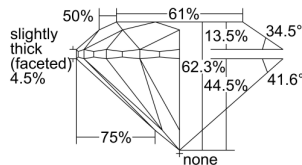

GIA®

FACSIMILE

GIA REPORT

1443883433

Verify this report at GIA.edu

GIA NATURAL DIAMOND DOSSIER®

October 04, 2022
GIA Report Number 1443883433
Shape and Cutting Style ..... Round Brilliant
Measurements ..... 6.13 - 6.18 x 3.83 mm

GRADING RESULTS

Carat Weight ..... 0.90 carat
Color Grade ..... E
Clarity Grade VVS1
Cut Grade ..... Excellent

ADDITIONAL GRADING INFORMATION

Polish ..... Excellent
Symmetry ..... Excellent
Fluorescence ..... Strong Blue
Clarity Characteristics ..... Pinpoint
Inscription(s): GIA 1443883433

PROPORTIONS

Profile to actual proportions

GRADING SCALES

GIA COLOR SCALE	GIA CLARITY SCALE	GIA CUT SCALE	
D	FLAWLESS	EXCELLENT	
E	INTERNALLY FLAWLESS		
F		VVS₁	VERY GOOD
G	VVS₂		
H	VS₁	GOOD	
I	VS₂		
J	SI₁	FAIR	
K	SI₂		
L	I₁	POOR	
M	I₂		
N	I₃		
O			
P			
Q			
R			
S			
T			
U			
V			
W			
X			
Y			
Z