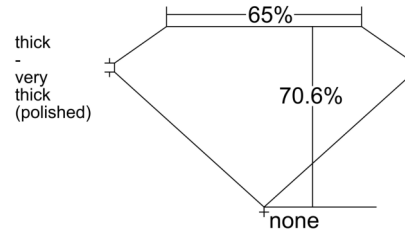

GIA NATURAL DIAMOND GRADING REPORT

January 15, 2025  
 GIA Report Number ..... 1455351323  
 Shape and Cutting Style ..... Emerald Cut  
 Measurements ..... 6.38 x 4.82 x 3.40 mm

GRADING RESULTS

Carat Weight ..... 1.01 carat  
 Color Grade ..... I  
 Clarity Grade ..... VVS2

Profile not to actual proportions

CLARITY CHARACTERISTICS

KEY TO SYMBOLS\*

-  Needle
-  Feather
-  Pinpoint

\* Red symbols denote internal characteristics (inclusions). Green or black symbols denote external characteristics (blemishes). Diagram is an approximate representation of the diamond, and symbols shown indicate type, position, and approximate size of clarity characteristics. All clarity characteristics may not be shown. Details of finish are not shown.