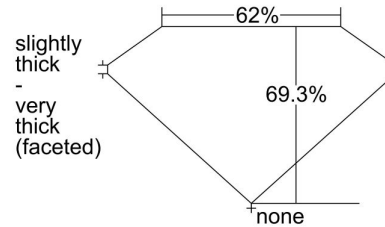

GIA NATURAL DIAMOND GRADING REPORT

December 21, 2022

GIA Report Number 1455409078

Shape and Cutting Style Cushion Modified Brilliant

Measurements 7.72 x 7.50 x 5.20 mm

GRADING RESULTS

Carat Weight 2.73 carat

PROPORTIONS

Profile not to actual proportions

CLARITY CHARACTERISTICS

KEY TO SYMBOLS*

☉ Cloud

* Red symbols denote internal characteristics (inclusions). Green or black symbols denote external characteristics (blemishes). Diagram is an approximate representation of the diamond, and symbols shown indicate type, position, and approximate size of clarity characteristics. All clarity characteristics may not be shown. Details of finish are not shown.