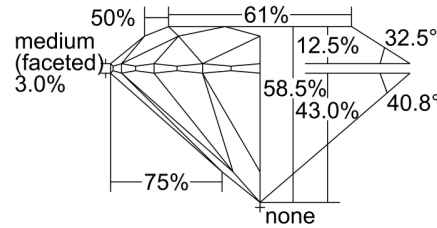

PROPORTIONS

Profile to actual proportions