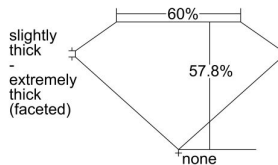

GIA®

FACSIMILE

GIA REPORT 1468749907

Verify this report at GIA.edu

GIA NATURAL DIAMOND DOSSIER®

June 02, 2023
GIA Report Number 1468749907
Shape and Cutting Style ..... Heart Brilliant
Measurements ..... 5.48 x 6.48 x 3.74 mm

GRADING RESULTS

Carat Weight ..... 0.80 carat
Color Grade ..... F
Clarity Grade VS1

ADDITIONAL GRADING INFORMATION

Polish ..... Excellent
Symmetry ..... Excellent
Fluorescence ..... Faint
Clarity Characteristics ..... Crystal
Inscription(s): GIA 1468749907

PROPORTIONS

Profile not to actual proportions

GRADING SCALES

GIA COLOR SCALE		GIA CLARITY SCALE	
COLORLESS	D	VERY VERY SLIGHTLY INCLUDED	FLAWLESS
	E		INTERNALLY FLAWLESS
	F		VVS₁
	G		VVS₂
	H		VS₁
	I		VS₂
	J		SI₁
	K		SI₂
	L		I₁
	M		I₂
NEAR COLORLESS	N	INCLUDED	I₃
	O		
	P		
	Q		
FAINT	R		
	S		
	T		
	U		
	V		
	W		
	X		
	Y		
VERT LIGHT	Z