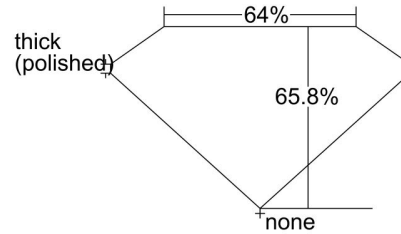

GIA NATURAL DIAMOND GRADING REPORT

May 20, 2023  
 GIA Report Number ..... 1469585444  
 Shape and Cutting Style ..... Emerald Cut  
 Measurements ..... 6.87 x 4.33 x 2.85 mm

GRADING RESULTS

Carat Weight ..... 0.90 carat  
 Color Grade ..... L, Faint Brown  
 Clarity Grade ..... VVS1

Profile not to actual proportions

CLARITY CHARACTERISTICS

KEY TO SYMBOLS\*

- Pinpoint
- ~ Feather

\* Red symbols denote internal characteristics (inclusions). Green or black symbols denote external characteristics (blemishes). Diagram is an approximate representation of the diamond, and symbols shown indicate type, position, and approximate size of clarity characteristics. All clarity characteristics may not be shown. Details of finish are not shown.