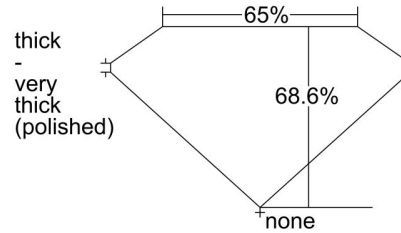

GIA NATURAL DIAMOND GRADING REPORT

June 21, 2023
 GIA Report Number 1469757574
 Shape and Cutting Style Square Emerald Cut
 Measurements 6.29 x 6.18 x 4.24 mm

GRADING RESULTS

Carat Weight 1.60 carat
 Color Grade I
 Clarity Grade VS1

ADDITIONAL GRADING INFORMATION

Polish Excellent
 Symmetry Excellent
 Fluorescence None
 Inscription(s): GIA 1469757574

PROPORTIONS

Profile not to actual proportions

CLARITY CHARACTERISTICS

KEY TO SYMBOLS*

- Crystal

* Red symbols denote internal characteristics (inclusions). Green or black symbols denote external characteristics (blemishes). Diagram is an approximate representation of the diamond, and symbols shown indicate type, position, and approximate size of clarity characteristics. All clarity characteristics may not be shown. Details of finish are not shown.