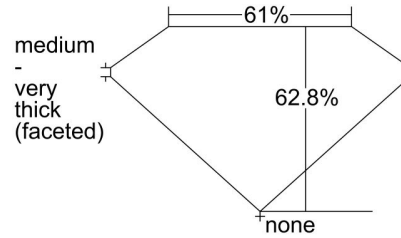

GIA NATURAL DIAMOND GRADING REPORT

August 28, 2023
 GIA Report Number 1475462082
 Shape and Cutting Style Pear Brilliant
 Measurements 8.94 x 5.88 x 3.69 mm

GRADING RESULTS

Carat Weight 1.21 carat
 Color Grade H
 Clarity Grade SI1

Profile not to actual proportions

CLARITY CHARACTERISTICS

KEY TO SYMBOLS*

- Twinning Wisp
- Feather
- Indented Natural

* Red symbols denote internal characteristics (inclusions). Green or black symbols denote external characteristics (blemishes). Diagram is an approximate representation of the diamond, and symbols shown indicate type, position, and approximate size of clarity characteristics. All clarity characteristics may not be shown. Details of finish are not shown.