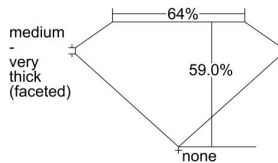

GIA®

FACSIMILE

GIA REPORT 1477991426

Verify this report at GIA.edu

GIA NATURAL DIAMOND DOSSIER®

November 03, 2023
GIA Report Number 1477991426
Shape and Cutting Style ..... Heart Brilliant
Measurements ..... 5.30 x 6.25 x 3.69 mm

GRADING RESULTS

Carat Weight ..... 0.72 carat
Color Grade ..... F
Clarity Grade VS1

ADDITIONAL GRADING INFORMATION

Polish ..... Excellent
Symmetry ..... Excellent
Fluorescence ..... None
Clarity Characteristics..... Crystal, Pinpoint
Inscription(s): GIA 1477991426

PROPORTIONS

Profile not to actual proportions

GRADING SCALES

GIA COLOR SCALE		GIA CLARITY SCALE			
COLORLESS	D	VERY VERY SLIGHTLY INCLUDED	FLAWLESS		
	E		INTERNALLY FLAWLESS		
	F	VERY SLIGHTLY INCLUDED	VS₁		
	G		VS₂		
	H		VS₁		
	NEAR COLORLESS	I	SLIGHTLY INCLUDED	VS₂	
		J		SI₁	
		FAINT	K	INCLUDED	SI₂
			L		I₁
			M		I₂
VERT LIGHT	N	INCLUDED	I₃		
	O				
	P				
	Q				
	R				
LIGHT	S				
	T				
	U				
	V				
	W				
	X				
	Y				
	Z