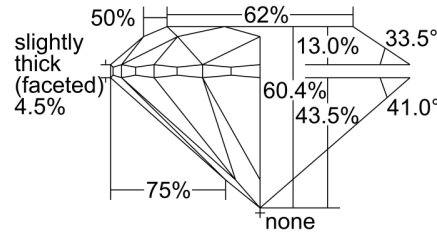

GIA NATURAL DIAMOND GRADING REPORT

July 19, 2023
 GIA Report Number 1478134679
 Shape and Cutting Style Round Brilliant
 Measurements 7.78 - 7.83 x 4.72 mm

GRADING RESULTS

Carat Weight 1.80 carat
 Color Grade H
 Clarity Grade VS1
 Cut Grade Excellent

Profile to actual proportions

CLARITY CHARACTERISTICS

KEY TO SYMBOLS*

- Crystal
- ~ Feather
- ⊙ Cloud
- ∖ Needle

* Red symbols denote internal characteristics (inclusions). Green or black symbols denote external characteristics (blemishes). Diagram is an approximate representation of the diamond, and symbols shown indicate type, position, and approximate size of clarity characteristics. All clarity characteristics may not be shown. Details of finish are not shown.