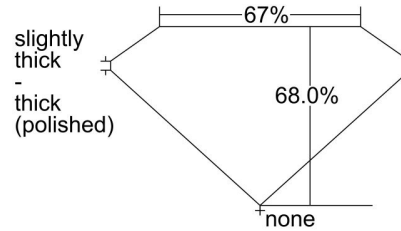

GIA NATURAL DIAMOND GRADING REPORT

August 15, 2023
GIA Report Number 1478320415
Shape and Cutting Style Square Emerald Cut
Measurements 7.10 x 6.87 x 4.67 mm

GRADING RESULTS

Carat Weight 2.01 carat
Color Grade J
Clarity Grade VS1

ADDITIONAL GRADING INFORMATION

Polish Excellent
Symmetry Very Good
Fluorescence None
Inscription(s): GIA 1478320415

Comments: Clouds are not shown. Pinpoints are not shown.

PROPORTIONS

Profile not to actual proportions

CLARITY CHARACTERISTICS

KEY TO SYMBOLS*

- Crystal
- ~ Feather
- \\ Needle

* Red symbols denote internal characteristics (inclusions). Green or black symbols denote external characteristics (blemishes). Diagram is an approximate representation of the diamond, and symbols shown indicate type, position, and approximate size of clarity characteristics. All clarity characteristics may not be shown. Details of finish are not shown.