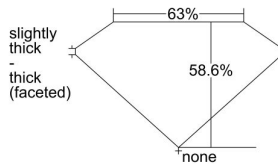

GIA®

FACSIMILE

GIA REPORT 1483012741

Verify this report at GIA.edu

GIA NATURAL DIAMOND DOSSIER®

November 06, 2023
GIA Report Number 1483012741
Shape and Cutting Style ..... Heart Brilliant
Measurements ..... 5.24 x 6.29 x 3.69 mm

GRADING RESULTS

Carat Weight ..... 0.70 carat
Color Grade ..... F
Clarity Grade VVS2

ADDITIONAL GRADING INFORMATION

Polish ..... Excellent
Symmetry ..... Very Good
Fluorescence ..... None
Clarity Characteristics ..... Cloud, Feather, Pinpoint
Inscription(s): GIA 1483012741

PROPORTIONS

Profile not to actual proportions

GRADING SCALES

GIA COLOR SCALE		GIA CLARITY SCALE			
COLORLESS	D	VERY VERY SLIGHTLY INCLUDED	FLAWLESS		
	E		INTERNALLY FLAWLESS		
	F	VERY SLIGHTLY INCLUDED	VVS₁		
	G		VVS₂		
	H		VS₁		
	NEAR COLORLESS	I	SLIGHTLY INCLUDED	VS₂	
		J		SI₁	
		FAINT	K	INCLUDED	SI₂
			L		I₁
			M		I₂
VERT LIGHT	N	INCLUDED	I₃		
	O				
	P				
	Q				
	R				
LIGHT	S				
	T				
	U				
	V				
	W				
	X				
	Y				
	Z