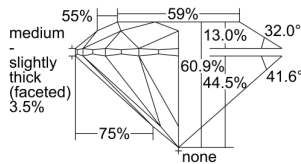

GIA®

FACSIMILE

GIA REPORT 1497812825

Verify this report at GIA.edu

GIA NATURAL DIAMOND DOSSIER®

July 03, 2024
GIA Report Number **1497812825**
Shape and Cutting Style ..... **Round Brilliant**
Measurements ..... **5.24 - 5.27 x 3.20 mm**

GRADING RESULTS

Carat Weight ..... **0.54 carat**
Color Grade ..... **G**
Clarity Grade **VS2**
Cut Grade ..... **Excellent**

ADDITIONAL GRADING INFORMATION

Polish ..... **Excellent**
Symmetry ..... **Excellent**
Fluorescence ..... **Faint**
Clarity Characteristics..... **Crystal, Cloud**
Inscription(s): **GIA 1497812825**

PROPORTIONS

Profile to actual proportions

GRADING SCALES

GIA COLOR SCALE	GIA CLARITY SCALE	GIA CUT SCALE
COLORESS	FLAWLESS	EXCELLENT
D	FLAWLESS	
E	INTERNALLY FLAWLESS	VERY GOOD
F	VVS₁	
G	VVS₂	
H	VS₁	GOOD
I	VS₂	
J	SI₁	FAIR
K	SI₂	
L	I₁	
M	I₂	POOR
N	I₃	
O		
P		
Q		
R		
S		
T		
U		
V		
W		
X		
Y		
Z