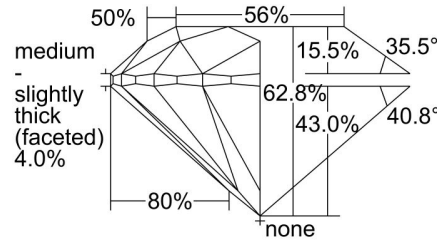

GIA NATURAL DIAMOND GRADING REPORT

June 06, 2024
 GIA Report Number 1498560867
 Shape and Cutting Style Round Brilliant
 Measurements 6.91 - 6.95 x 4.36 mm

GRADING RESULTS

Carat Weight 1.30 carat
 Color Grade H
 Clarity Grade SI1
 Cut Grade Excellent

Profile to actual proportions

CLARITY CHARACTERISTICS

KEY TO SYMBOLS*

- Cloud
- Feather
- Crystal
- Indented Natural

* Red symbols denote internal characteristics (inclusions). Green or black symbols denote external characteristics (blemishes). Diagram is an approximate representation of the diamond, and symbols shown indicate type, position, and approximate size of clarity characteristics. All clarity characteristics may not be shown. Details of finish are not shown.