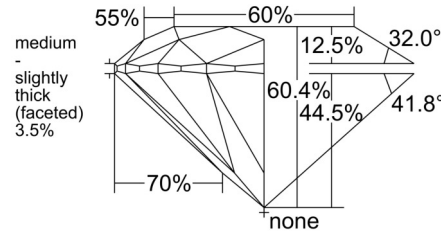

GIA NATURAL DIAMOND GRADING REPORT

January 10, 2025
GIA Report Number 1499035872
Shape and Cutting Style ..... Round Brilliant
Measurements ..... 7.41 - 7.47 x 4.49 mm

GRADING RESULTS

Carat Weight ..... 1.50 carat
Color Grade ..... H
Clarity Grade VS2
Cut Grade ..... Excellent

ADDITIONAL GRADING INFORMATION

Polish ..... Excellent
Symmetry ..... Excellent
Fluorescence ..... None
Inscription(s): GIA 1499035872

Comments: Clouds, pinpoints and surface graining are not shown.

PROPORTIONS

Profile to actual proportions