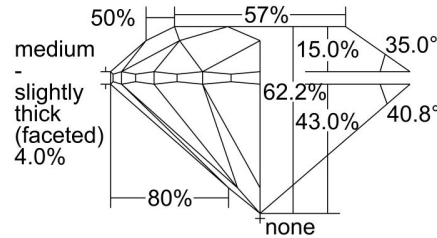

GIA REPORT
1499503924

Verify this report at GIA.edu

FACSIMILE

This is a digital representation of the original GIA Report. This representation might not be accepted in lieu of the original GIA Report in certain circumstances. The original GIA Report includes certain security features which are not reproducible on this facsimile.

GIA NATURAL DIAMOND GRADING REPORT

May 30, 2024
GIA Report Number 1499503924
Shape and Cutting Style ..... Round Brilliant
Measurements ..... 6.76 - 6.80 x 4.21 mm

GRADING RESULTS

Carat Weight ..... 1.20 carat
Color Grade ..... D
Clarity Grade VVS1
Cut Grade ..... Excellent

ADDITIONAL GRADING INFORMATION

Polish ..... Excellent
Symmetry ..... Excellent
Fluorescence ..... None
Inscription(s): GIA 1499503924
Comments: Additional clouds are not shown.

PROPORTIONS

Profile to actual proportions