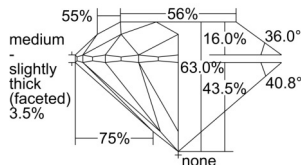

GIA®

FACSIMILE

GIA REPORT 1503736564

Verify this report at GIA.edu

GIA NATURAL DIAMOND DOSSIER®

November 11, 2024
GIA Report Number 1503736564
Shape and Cutting Style ..... Round Brilliant
Measurements ..... 5.95 - 5.99 x 3.76 mm

GRADING RESULTS

Carat Weight ..... 0.83 carat
Color Grade I
Clarity Grade VVS1
Cut Grade ..... Excellent

ADDITIONAL GRADING INFORMATION

Polish ..... Excellent
Symmetry ..... Excellent
Fluorescence ..... Strong Blue
Clarity Characteristics ..... Pinpoint, Cloud
Inscription(s): GIA 1503736564

PROPORTIONS

Profile to actual proportions

GRADING SCALES

GIA COLOR SCALE	GIA CLARITY SCALE	GIA CUT SCALE	
D	FLAWLESS	EXCELLENT	
E	INTERNALLY FLAWLESS		
F		VVS₁	VERY GOOD
G	VVS₂		
H	VS₁	GOOD	
I	VS₂		
J	SI₁	FAIR	
K	SI₂		
L	I₁	POOR	
M			
N			
O	I₂		
P			
Q			
R	I₃		
S			
T			
U			
V			
W			
X			
Y			
Z