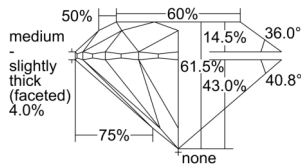

GIA®

FACSIMILE

GIA REPORT 1503885242

Verify this report at GIA.edu

GIA NATURAL DIAMOND DOSSIER®

November 22, 2024
GIA Report Number 1503885242
Shape and Cutting Style ..... Round Brilliant
Measurements ..... 5.87 - 5.89 x 3.62 mm

GRADING RESULTS

Carat Weight ..... 0.78 carat
Color Grade ..... D
Clarity Grade VVS2
Cut Grade ..... Excellent

ADDITIONAL GRADING INFORMATION

Polish ..... Excellent
Symmetry ..... Excellent
Fluorescence ..... Strong Blue
Clarity Characteristics ..... Needle
Inscription(s): GIA 1503885242

PROPORTIONS

Profile to actual proportions

GRADING SCALES

GIA COLOR SCALE	GIA CLARITY SCALE	GIA CUT SCALE
D	FLAWLESS	EXCELLENT
E	FLAWLESS	
F	INTERNALLY FLAWLESS	VERY GOOD
G	FLAWLESS	
H	VVS₁	GOOD
I	VVS₂	
J	VS₁	FAIR
K	VS₂	
L	SI₁	POOR
M	SI₂	
N	I₁	
O	I₂	
P	I₃	
Q		
R		
S		
T		
U		
V		
W		
X		
Y		
Z