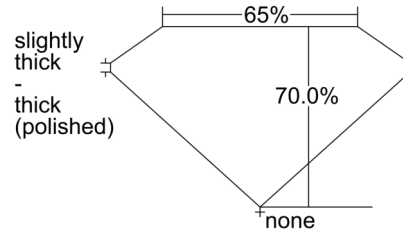

GIA NATURAL DIAMOND GRADING REPORT

August 15, 2024
 GIA Report Number 1505197893
 Shape and Cutting Style Emerald Cut
 Measurements 6.22 x 4.53 x 3.17 mm

GRADING RESULTS

Carat Weight 0.91 carat
 Color Grade E
 Clarity Grade VVS1

ADDITIONAL GRADING INFORMATION

Polish Excellent
 Symmetry Very Good
 Fluorescence None
 Inscription(s): GIA 1505197893

PROPORTIONS

Profile not to actual proportions

CLARITY CHARACTERISTICS

KEY TO SYMBOLS*

- Cloud
- Pinpoint
- Feather

* Red symbols denote internal characteristics (inclusions). Green or black symbols denote external characteristics (blemishes). Diagram is an approximate representation of the diamond, and symbols shown indicate type, position, and approximate size of clarity characteristics. All clarity characteristics may not be shown. Details of finish are not shown.